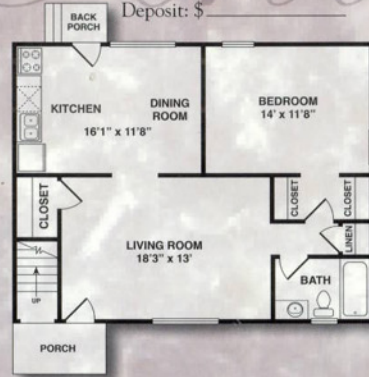

Interior Amenities

- ☒ Huge Country Kitchens
- ☒ Space Saving Microwaves
- ☒ New Designer Interiors
- ☒ Private Patio or Balcony
- ☒ Dishwasher
- ☒ Ceiling Fans & Lights
- ☒ Hot Water Baseboard Heat
- ☒ Heat Included in Rent
- ☒ Air Conditioning, Individual Controls
- ☒ Wall to Wall Plush Carpet
- ☒ Min-blinds
- ☒ Ceramic Tile Baths
- ☒ Cable TV Ready
- ☒ Extra Individual Storage

Community Features

- ☒ Four Spacious Floor Plans
- ☒ 1 and 2 Bedroom Apartments
- ☒ 2 and 3 Bedroom Duplexes
- ☒ Exceptional Light, Bright Interiors
- ☒ Peaceful, Quiet, Residential Setting
- ☒ Acres of Lush Landscaping
- ☒ Estate Style Pool with Sunning Deck
- ☒ Basketball Court
- ☒ Highly Rated Goshen Schools
- ☒ Clothes Care Facilities Throughout
- ☒ On-site Management
- ☒ 24-hour Emergency Maintenance
- ☒ Conveniently Located in Prestigious Goshen

The Arbor

1 Bedroom, 1 Bath

Approx. 850 Sq. Ft.
Rental Rates: $ _____
Deposit: $ _____

The Tudor

2 Bedroom, 1 Bath

Approx. 1,000 Sq. Ft.
Rental Rates: $ _____
Deposit: $ _____